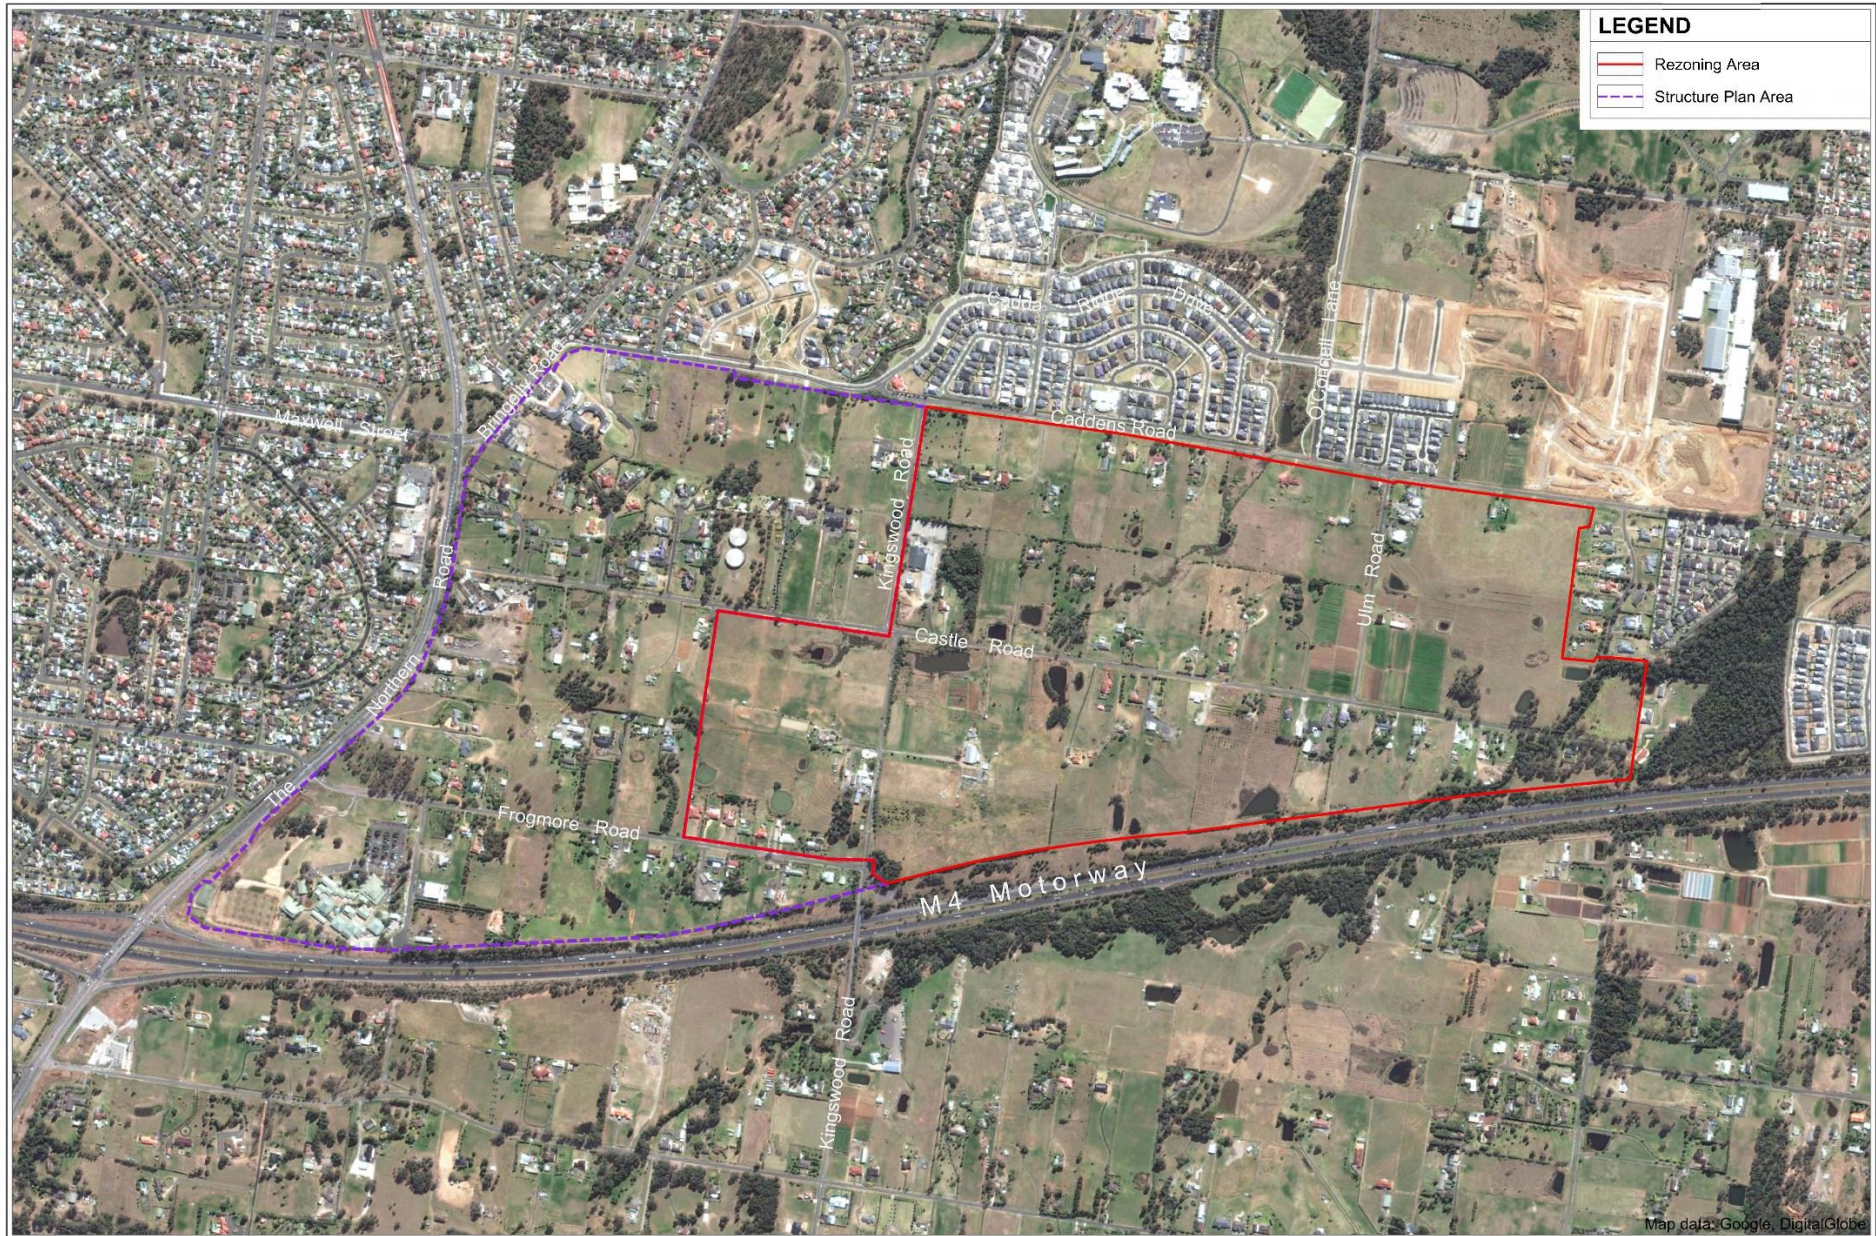

LOCATION MAP OF ORCHARD HILLS NORTH PLANNING PROPOSAL

Aerial Plan ORCHARD HILLS NORTH