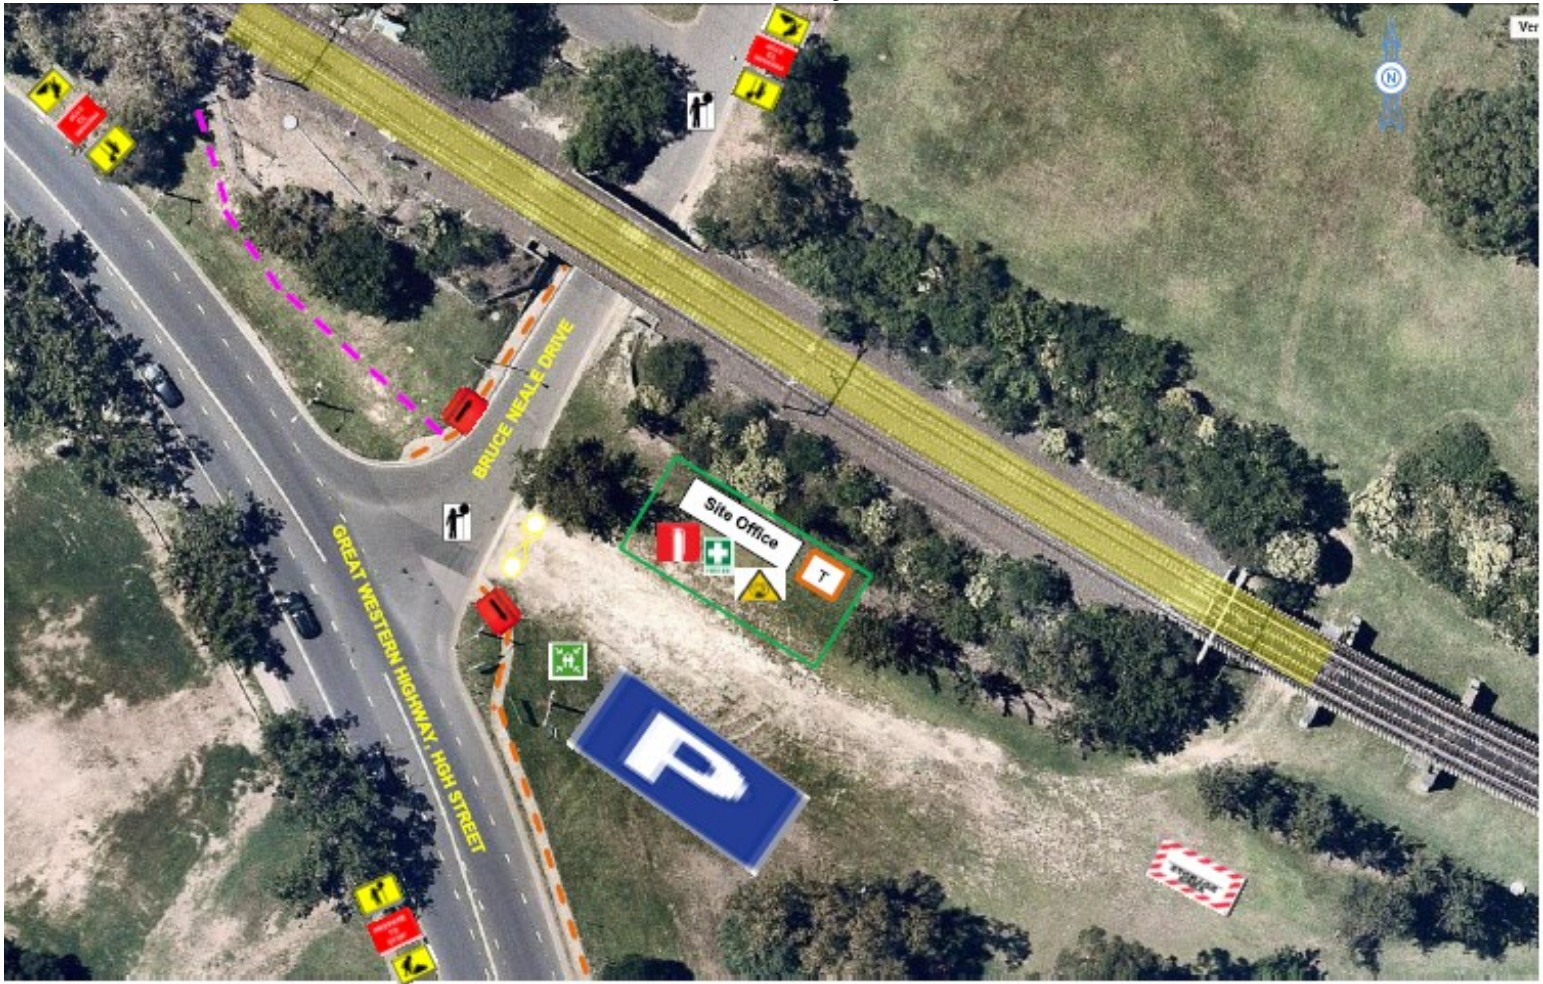

641 High Street Penrith
Site Layout

Site location of proposed licence area