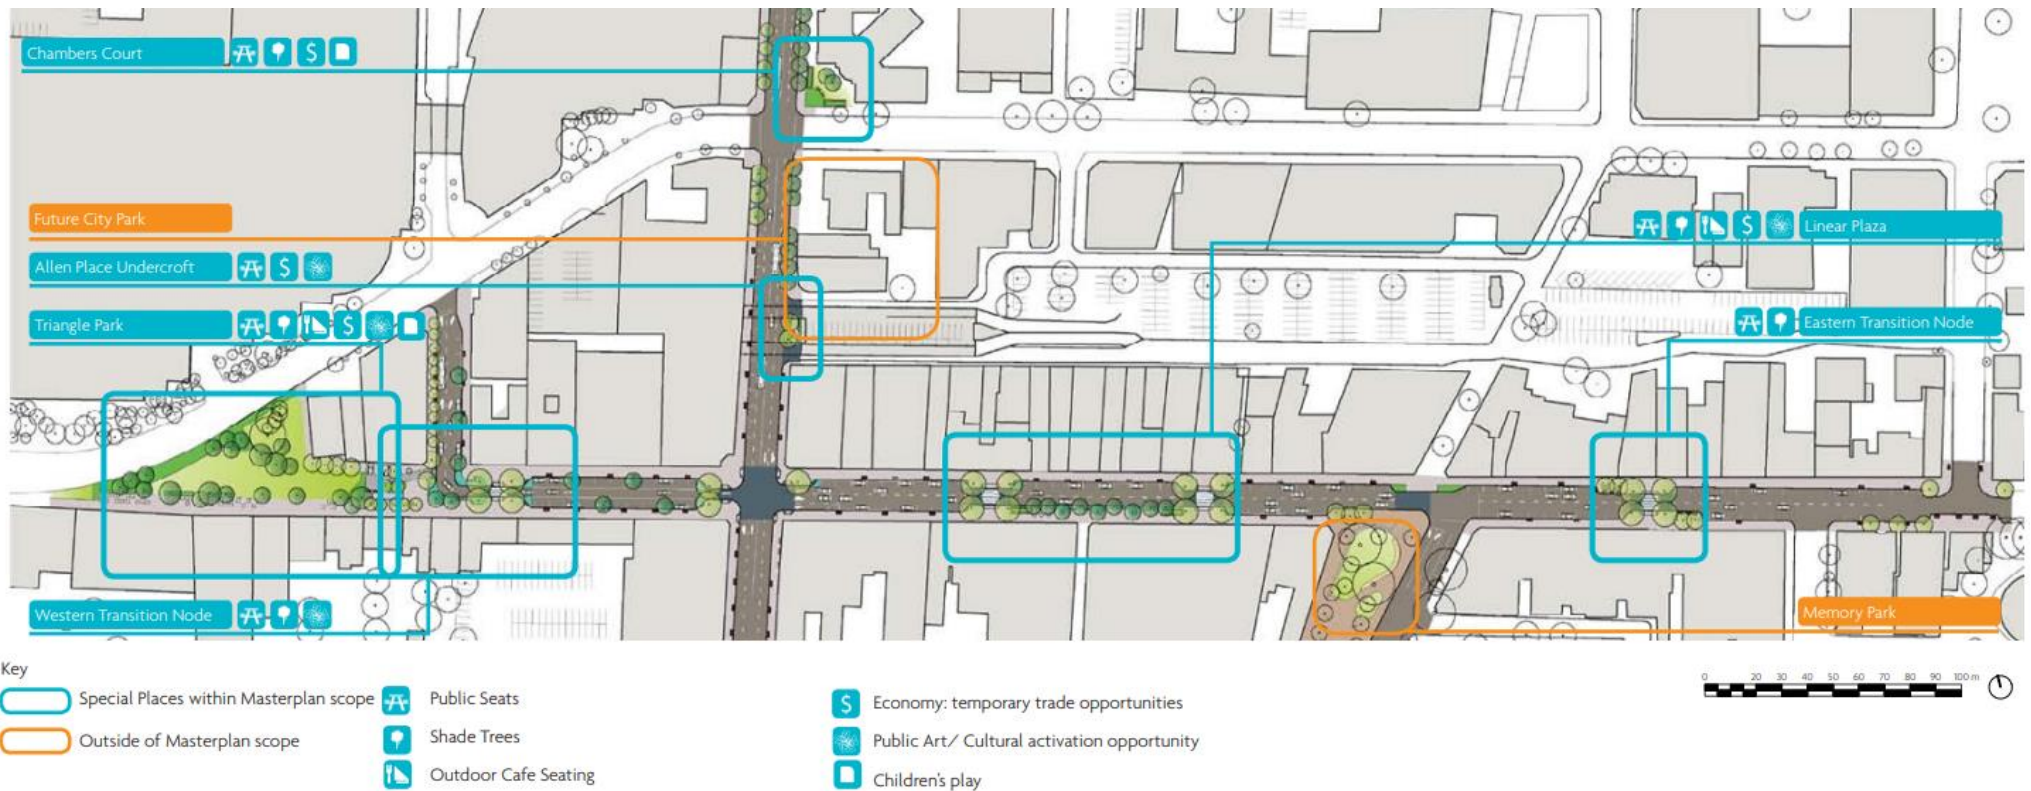

Attachment 2 - Locations of Special Places

Penrith City Centre Network:

- Future City Park
- Memory Park
- Triangle Park
- Mondo
- Woodriff Lane
- Chambers Court
- Linear Plazas

Figure 1 - Penrith City Centre Special Places

St Marys Town Centre Network:

- Coachmans Park
- Highway gateway
- King Street Bus Stop
- Library
- Crana Street Junction
- Post Office
- Baldo's Laneway
- Mid Block Laneway
- Oxley Arcade
- Telstra Exchange
- Nariel Street
- Station Plaza

Figure 2 - St Marys Town Centre Special Places