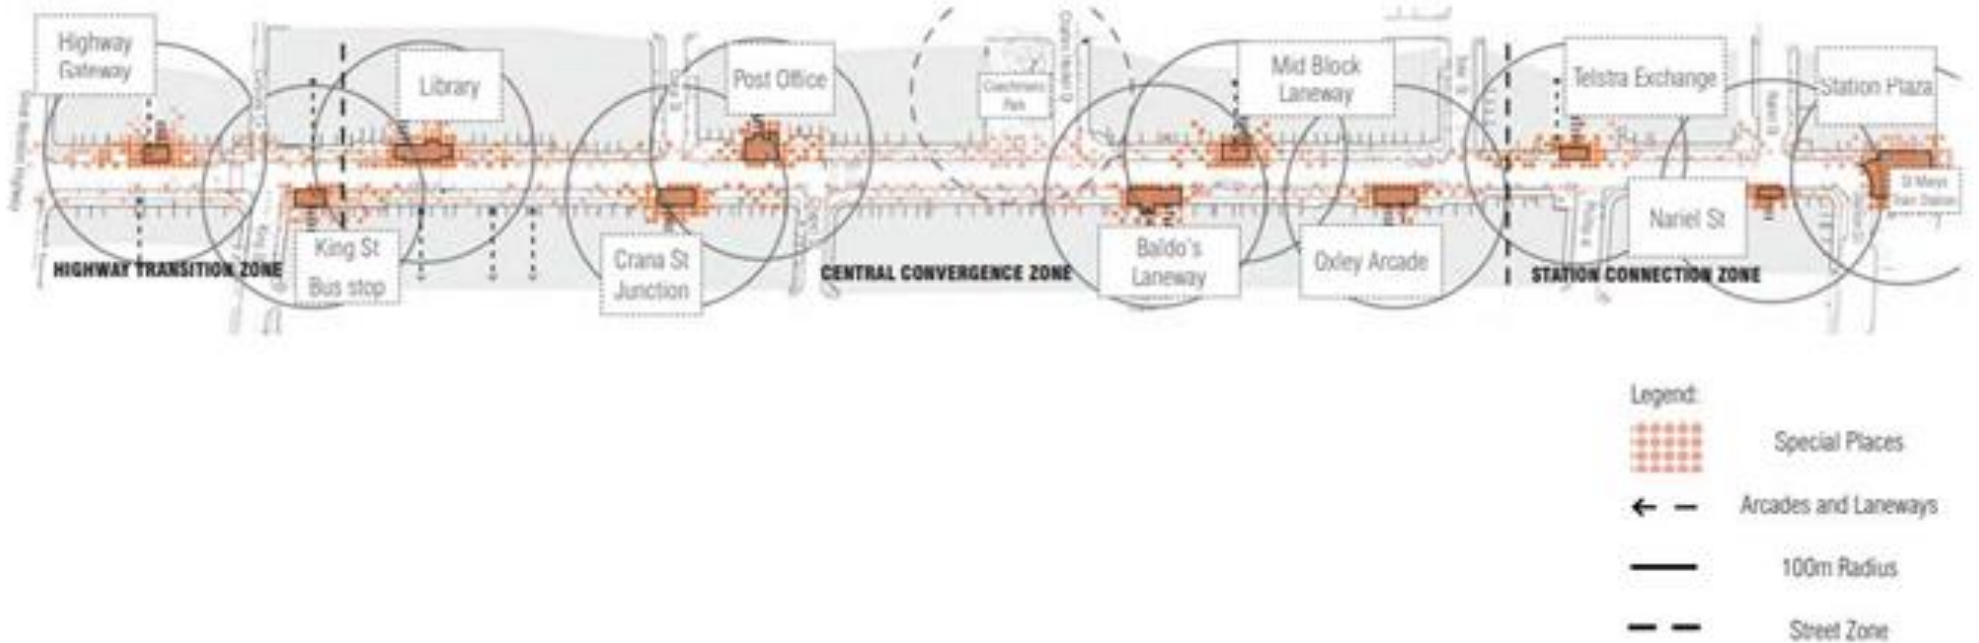

Attachment 2 - Locations of Special Places

Penrith City Centre Network:

- Future City Park
- Memory Park
- Triangle Park
- Mondo
- Woodriff Lane
- Chambers Court
- Linear Plazas

Figure 1 - Penrith City Centre Special Places

St Marys Town Centre Network:

- Coachmans Park
- Highway gateway
- King Street Bus Stop
- Library
- Crana Street Junction
- Post Office
- Baldo's Laneway
- Mid Block Laneway
- Oxley Arcade
- Telstra Exchange
- Nariel Street
- Station Plaza

Figure 2 - St Marys Town Centre Special Places